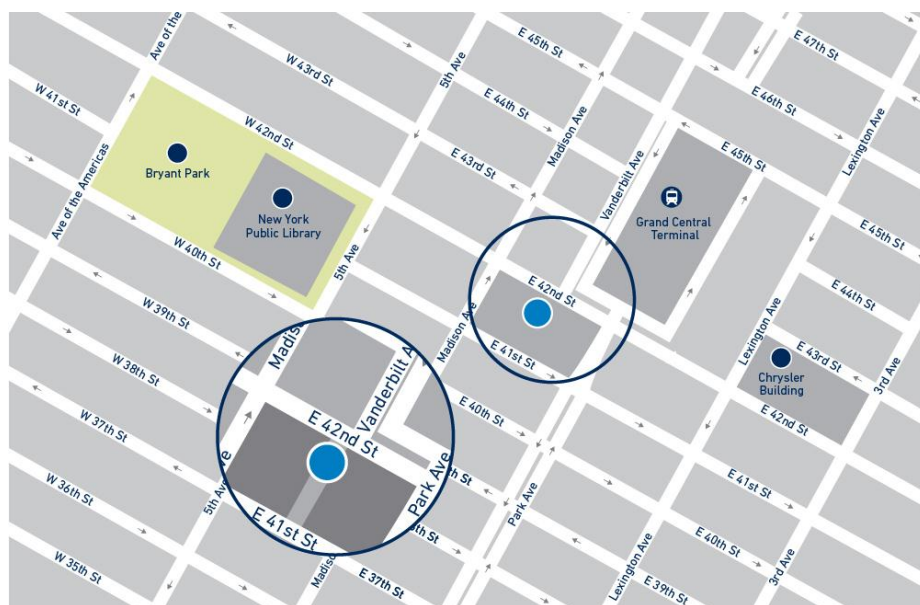

Map and directions 3i New York office

One Grand Central 60 E.
42nd St, Ste 4100
New York, NY 10165
Tel: +1 (212) 848 1400
Fax: +1 (212) 848 1401

By Subway/Bus

Grand Central Station to the Office

The 4, 5, 6, 7, and S subway lines all stop at the Grand Central Station / 42nd Street stop. We are directly across the street from the main entrance to Grand Central Terminal where Vanderbilt intersects 42nd street. We are on the 41st floor.